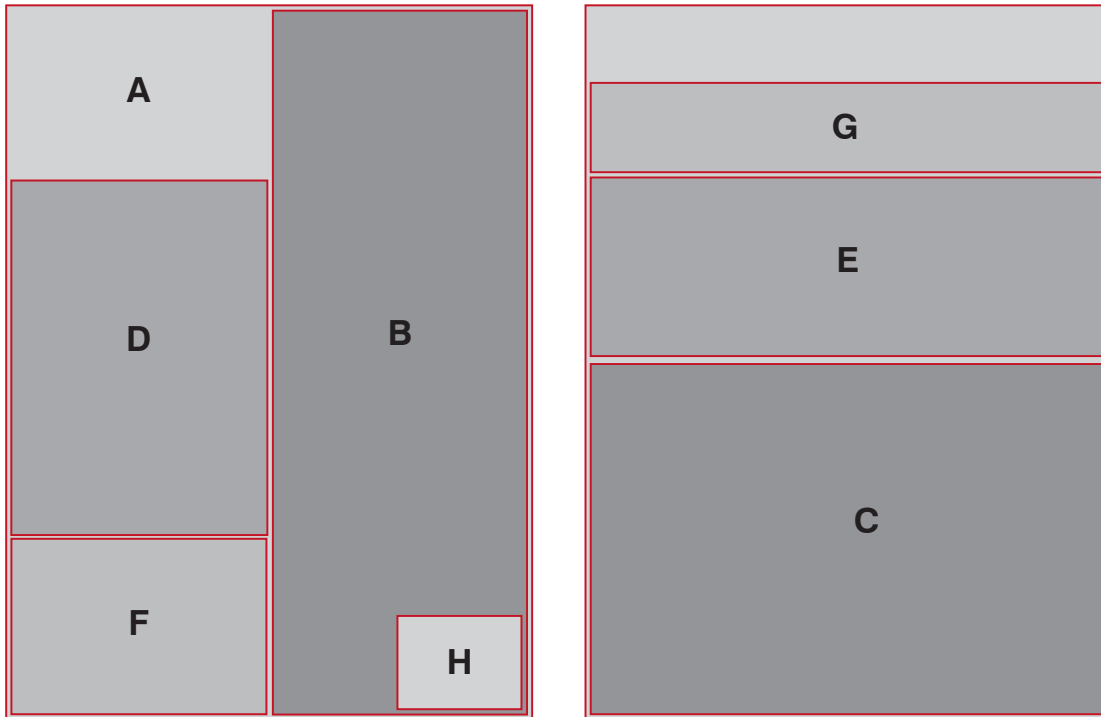

POSITION	RATES				
	Casual	3X	6X	10X	15X
DPS	2600	2400	2200	2000	1850
Full Page	1200	1150	1100	1050	1000
Half page	800	750	700	650	600 (Hori/Vert)
Quarter Page	450	425	400	375	350 (Hori/Vert)
One Column Vert	700	650	600	550	500
Half of Quarter	375	360	345	330	305 (Hori/Vert)
FPS	POA				
Bazaar	100	90	80	70	60 (per block 5 col cm)

Advert Dimensions

A	Full Page	360 X 265mm
B	Half Page Vertical	360 X 130mm
C	Half Page Horizontal	180 X 265mm
D	Quarter Page Vertical	180 X 130mm
E	Quarter Page Horizontal	90 X 265mm
F	Half of Quarter - Vertical	90 X 130mm
G	Half of Quarter - Horizontal	47 X 265mm
H	Smallest Size	47 X 62.5mm

LOADING

Back Page	50%
DPS	40%
Specified Pos.	20%